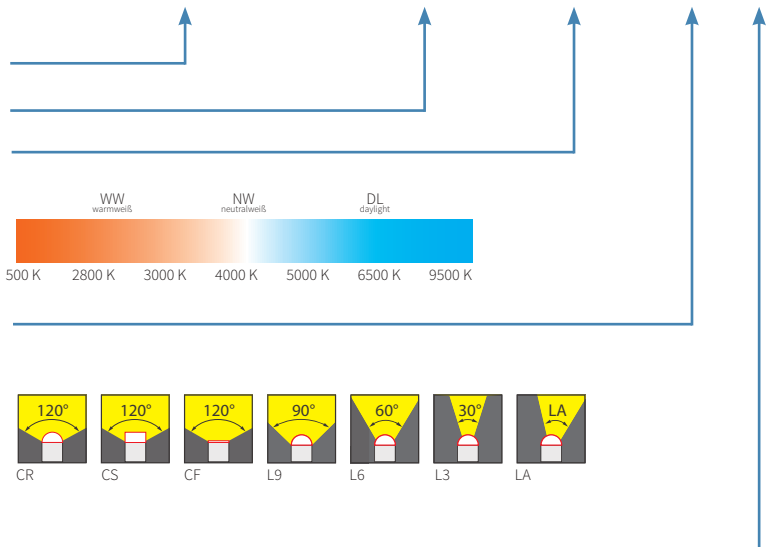

Bestellnummer

Item number

Produkt Product
Länge Length (mm)*

Lichtfarbe/-strom Luminous colour/flux**
WW 2700°K ca. 1200 lm/m.....827
WW 3000°K ca. 1200 lm/m.....830
NW 4000°K ca. 1200 lm/m.....840
DL 5600°K ca. 1200 lm/m.....856
DL 6500°K ca. 1200 lm/m.....865

Cover & Linsen Covers & lenses
Cover round 120°.....CR
Cover square 120°.....CS
Cover flat 120°.....CF
Lens 90° transparent & frosted.....L9
Lens 60° transparent & frosted.....L6
Lens 30° transparent & frosted.....L3
Lens 10°/30° asymmetric & frosted.....LA

Cover-/ Linsenfarbe Cover-/ lens colour
Transparent.....T
Frosted.....F
White.....W

optional optional
PU-Verguss IP65 PU-Coating IP65

FLNP / L / 14 A | 0 1 0 8 | 8 2 7 | C R | W