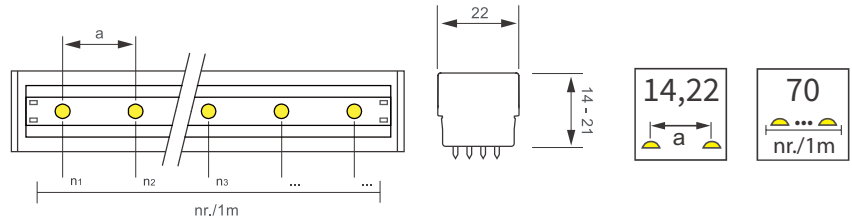

Eigenschaften *Characteristics*

Dimmbar *Dimming*

Optional *Optional*

Montage *Mounting*

Technische Daten

Technical Data

Nominal voltage: 24 V (Range: 23,5 V to 26 V), Nominal wattage: 9,6 W/m
 Type of current: DC
 Photometric code: 8XX/339
 Luminous efficacy: 125 lm/W
 LED service life: L80/B10 - 100 000 h | L90/B10 44 000 h
 Dimmable: Pulse width modulation (PWM)
 Length dividing matrix: 100 mm
 LED pitch: 14,22 mm, 70 LEDs/m
 Max. length per feed-in: **L(max) DIMMED = 43 m (459 W)**.
 2 x 16A PWM-Dimmer, cabling scheme D/PWM/2.
L(max) NOT DIMMED = 43 m (459 W) according to cabling scheme S/1.

Maße
 ohne Montageprofil,
 Cover Square
Dimensions
 without mounting profile,
 Cover Square

Lichtverteilung

Light distribution

Alle lichttechnischen Daten
 - vermessen im FLASHAAR
 Lichtlabor - finden Sie unter
www.flashaar.com

Light-distribution curves for
 all light inserts – measured in
 FLASHAAR's light laboratory –
 at www.flashaar.com

Bestellnummer

Item number

Produkt Product
 Länge Length (mm)*

Lichtfarbe/-strom Luminous colour/flux**
 WW 2700°K ca. 1200 lm/m.....827
 WW 3000°K ca. 1200 lm/m.....830
 NW 4000°K ca. 1200 lm/m.....840
 DL 5600°K ca. 1200 lm/m.....856
 DL 6500°K ca. 1200 lm/m.....865