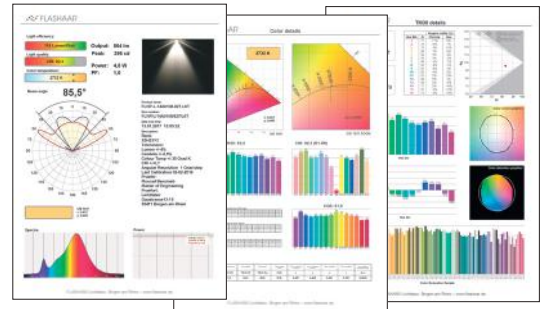

Eigenschaften *Characteristics*

Dimmbar *Dimming*

Optional *Optional*

Montage *Mounting*

Technische Daten

Technical Data

Nominal voltage: 24 V (Range: 23,5 V to 26 V), Nominal wattage: 9,6 W/m
 Type of current: DC
 Photometric code: 8XX/339
 Luminous efficacy: 125 lm/W
 LED service life: L80/B10 - 100 000 h | L90/B10 44 000 h
 Dimmable: Pulse width modulation (PWM)
 Length dividing matrix: 100 mm
 LED pitch: 14,22 mm, 70 LEDs/m
 Max. length per feed-in: **L(max) DIMMED = 43 m (459 W)**.
 2 x 16A PWM-Dimmer, cabling scheme D/PWM/2.
L(max) NOT DIMMED = 43 m (459 W) according to cabling scheme S/1.

Maße
 ohne Montageprofil,
 Cover Square
Dimensions
 without mounting profile,
 Cover Square

Lichtverteilung

Light distribution

Alle lichttechnischen Daten
 - vermessen im FLASHAAR
 Lichtlabor - finden Sie unter
www.flashaar.com

Light-distribution curves for
 all light inserts – measured in
 FLASHAAR's light laboratory –
 at www.flashaar.com

Bestellnummer

Item number

Produkt Product
 Länge Length (mm)*

Lichtfarbe/-strom Luminous colour/flux**
 WW 2700°K ca. 1200 lm/m.....827
 WW 3000°K ca. 1200 lm/m.....830
 NW 4000°K ca. 1200 lm/m.....840
 DL 5600°K ca. 1200 lm/m.....856
 DL 6500°K ca. 1200 lm/m.....865