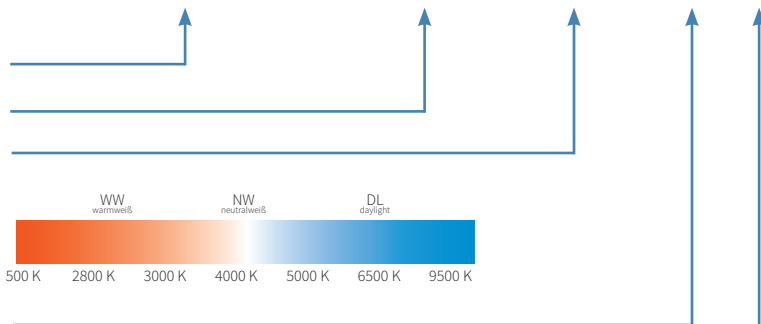

Five colour temperatures are available to choose from.

Eigenschaften *Characteristics*

Dimmbar *Dimming*

Optional *Optional*

Montage *Mounting*

Technische Daten

Technical Data

Nominal voltage: 24 V (Range: 23,5 V to 26 V), Nominal wattage: 4,8 W/m
 Type of current: DC
 Photometric code: 9XX/339
 Luminous efficacy [TYP]: 108 lm/W
 LED service life: L80/B10 - 100 000 h | L90/B10 44 000 h
 Dimmable: Pulse width modulation (PWM)
 Length dividing matrix: 100 mm
 LED pitch: 14,22 mm, 70 LEDs/m
 Max. length per feed-in: **L(max) DIMMED = 60 m (324 W)**, 1 x 16 A PWM Dimmer, cabling scheme D/PWM/1 or 2 x 16 A PWM Dimmer, cabling scheme D/PWM/2.
L(max) NOT DIMMED = 60 m (324 W) according to cabling scheme S/1.

Light-distribution curves for
 all light inserts – measured in
 FLASHAAR's light laboratory –
 at www.flashaar.com

Bestellnummer

Item number

- Produkt Product**
Länge Length (mm)*
Lichtfarbe/-strom Luminous colour/flux**
 WW 2700°K ca. 500 lm/m 927
 WW 3000°K ca. 500 lm/m 930
 NW 4000°K ca. 500 lm/m 940
 DL 5600°K ca. 520 lm/m 956
 DL 6500°K ca. 520 lm/m 965
- Cover & Linsen Covers & lenses**
 Cover round 120° CR
 Cover square 120° CS
 Cover flat 120° CF
 Lens 90° transparent & frosted L9
 Lens 60° transparent & frosted L6
 Lens 30° transparent & frosted L3
 Lens 10°/30° asymmetric & frosted LA
- Cover-/ Linsenfarbe Cover-/ lens colour**
 Transparent T
 Frosted F
 White W
- optional optional**
PU-Verguss IP65 PU-Coating IP65

F L N P / L / 0 1 C | 0 1 0 8 | / 9 2 7 | C R | T

F L N P / IP 65 - COATING

* Länge der Leuchteneinsätze ab 108 mm (0,48 W) bis max. 2008 mm (9,6 W), Außenbereich bis max 1008 mm. Teilungsraster in 100 mm-Schritten. Übersicht der Längen und Wattagen siehe S. 80/81 Light inserts from 108 mm long (0.48 W) up to a maximum length of 2,008 mm (9.6 W) and up to 1,008 mm long for outdoor areas. The grid uses 100 mm increments. Please refer to Page 80/81 for an overview of lengths and wattages