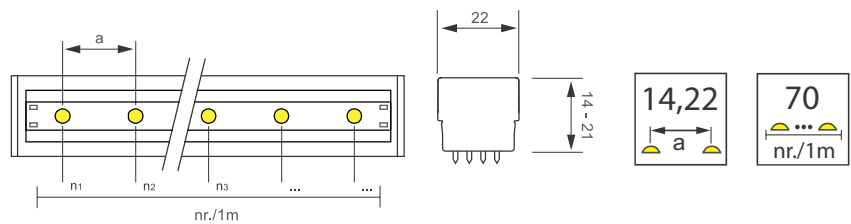

Five colour temperatures are available to choose from.

Eigenschaften *Characteristics*

Dimmbar *Dimming*

Optional *Optional*

Montage *Mounting*

Technische Daten

Technical Data

Nominal voltage: 24 V (Range: 23,5 V to 26 V), Nominal wattage: 4,8 W/m
 Type of current: DC
 Photometric code: 9XX/339
 Luminous efficacy [TYP]: 108 lm/W
 LED service life: L80/B10 - 100 000 h | L90/B10 44 000 h
 Dimmable: Pulse width modulation (PWM)
 Length dividing matrix: 100 mm
 LED pitch: 14,22 mm, 70 LEDs/m
 Max. length per feed-in: **L(max) DIMMED = 60 m (324 W)**, 1 x 16 A PWM Dimmer, cabling scheme D/PWM/1 or 2 x 16 A PWM Dimmer, cabling scheme D/PWM/2.
L(max) NOT DIMMED = 60 m (324 W) according to cabling scheme S/1.

Maße
 ohne Montageprofil,
 Cover Square
Dimensions
 without mounting profile,
 Cover Square

Lichtverteilung

Light distribution

Alle lichttechnischen Daten
 - vermessen im FLASHAAR
 Lichtlabor - finden Sie unter
www.flashaar.com

Light-distribution curves for
 all light inserts – measured in
 FLASHAAR's light laboratory –
 at www.flashaar.com

Bestellnummer

Item number

- Produkt Product**
Länge Length (mm)*
Lichtfarbe/-strom Luminous colour/flux**
 WW 2700°K ca. 500 lm/m 927
 WW 3000°K ca. 500 lm/m 930
 NW 4000°K ca. 500 lm/m 940
 DL 5600°K ca. 520 lm/m 956
 DL 6500°K ca. 520 lm/m 965
- Cover & Linsen Covers & lenses**
 Cover round 120° CR
 Cover square 120° CS
 Cover flat 120° CF
 Lens 90° transparent & frosted L9
 Lens 60° transparent & frosted L6
 Lens 30° transparent & frosted L3
 Lens 10°/30° asymmetric & frosted LA
- Cover-/ Linsenfarbe Cover-/ lens colour**
 Transparent T
 Frosted F
 White W
- optional optional**
PU-Verguss IP65 PU-Coating IP65