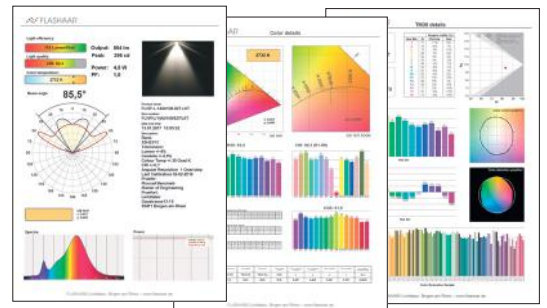

Five colour temperatures are available to choose from.

Eigenschaften *Characteristics*

Dimmbar *Dimming*

Optional *Optional*

Montage *Mounting*

Technische Daten

Technical Data

Nominal voltage: 24 V (Range: 23,5 V to 26 V), Nominal wattage: 4,8 W/m
 Type of current: DC
 Photometric code: 9XX/339
 Luminous efficacy [TYP]: 108 lm/W
 LED service life: L80/B10 - 100 000 h | L90/B10 44 000 h
 Dimmable: Pulse width modulation (PWM)
 Length dividing matrix: 100 mm
 LED pitch: 14,22 mm, 70 LEDs/m
 Max. length per feed-in: **L(max) DIMMED = 60 m (324 W)**, 1 x 16 A PWM Dimmer, cabling scheme D/PWM/1 or 2 x 16 A PWM Dimmer, cabling scheme D/PWM/2.
L(max) NOT DIMMED = 60 m (324 W) according to cabling scheme S/1.

Maße
 ohne Montageprofil,
 Cover Square
Dimensions
 without mounting profile,
 Cover Square

Lichtverteilung

Light distribution

Alle lichttechnischen Daten
 - vermessen im FLASHAAR
 Lichtlabor - finden Sie unter
www.flashaar.com

Light-distribution curves for
 all light inserts – measured in
 FLASHAAR's light laboratory –
 at www.flashaar.com

Bestellnummer

Item number

- Produkt Product**
Länge Length (mm)*
Lichtfarbe/-strom Luminous colour/flux**
 WW 2700°K ca. 500 lm/m 927
 WW 3000°K ca. 500 lm/m 930
 NW 4000°K ca. 500 lm/m 940
 DL 5600°K ca. 520 lm/m 956
 DL 6500°K ca. 520 lm/m 965
- Cover & Linsen Covers & lenses**
 Cover round 120° CR
 Cover square 120° CS
 Cover flat 120° CF
 Lens 90° transparent & frosted L9
 Lens 60° transparent & frosted L6
 Lens 30° transparent & frosted L3
 Lens 10°/30° asymmetric & frosted LA
- Cover-/ Linsenfarbe Cover-/ lens colour**
 Transparent T
 Frosted F
 White W
- optional optional**
PU-Verguss IP65 PU-Coating IP65