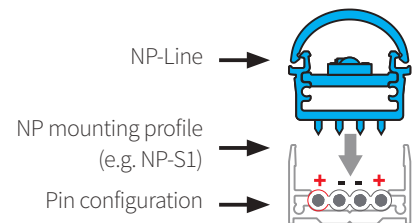

Sta. Maria-4

Hohe Lichtqualität zum günstigen Preis
High light quality at an affordable price

60 m per feed-in || 520 lm/m || CRI_{TYP} 93 || 2700° – 6500°K

Die NauticProfil® Line Sta. Maria-4 eignet sich optimal für Akzent- und Konturbeleuchtungen mit hoher Lichtqualität. Mit der LED-Serie realisieren Sie Lichtlinien bis zu 60 m Gesamtlänge pro Einspeisung – und das mit erstklassigem Preis-Leistungs-Verhältnis. Fünf Farbtemperaturen stehen zur Auswahl.

The NauticProfil® Line Sta. Maria-4 series is perfect for very high-quality contour and accent lighting. This series of LEDs makes it possible to realise lines of light in total lengths of up to 60 metres from a single electrical feed – and to do so at a first-class price-performance ratio.

Five colour temperatures are available to choose from.

Eigenschaften *Characteristics*

Dimmbar *Dimming*

Optional *Optional*

Montage *Mounting*

Technische Daten

Technical Data

Nominal voltage: 24 V (Range: 23,5 V to 26 V), Nominal wattage: 4,8 W/m
 Type of current: DC
 Photometric code: 9XX/339
 Luminous efficacy [TYP]: 108 lm/W
 LED service life: L80/B10 - 100 000 h | L90/B10 44 000 h
 Dimmable: Pulse width modulation (PWM)
 Length dividing matrix: 100 mm
 LED pitch: 14,22 mm, 70 LEDs/m
 Max. length per feed-in: **L(max) DIMMED = 60 m (324 W)**, 1 x 16 A PWM Dimmer, cabling scheme D/PWM/1 or 2 x 16 A PWM Dimmer, cabling scheme D/PWM/2.
L(max) NOT DIMMED = 60 m (324 W) according to cabling scheme S/1.