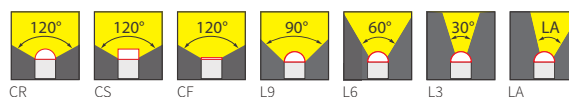

Five colour temperatures are available to choose from.

Eigenschaften *Characteristics*

Dimmbar *Dimming*

Optional *Optional*

Montage *Mounting*

Technische Daten

Technical Data

Nominal voltage: 24 V (Range: 23,5 V to 26 V), Nominal wattage: 4,8 W/m
 Type of current: DC
 Photometric code: 9XX/339
 Luminous efficacy [TYP]: 108 lm/W
 LED service life: L80/B10 - 100 000 h | L90/B10 44 000 h
 Dimmable: Pulse width modulation (PWM)
 Length dividing matrix: 100 mm
 LED pitch: 14,22 mm, 70 LEDs/m
 Max. length per feed-in: **L(max) DIMMED = 60 m (324 W)**, 1 x 16 A PWM Dimmer, cabling scheme D/PWM/1 or 2 x 16 A PWM Dimmer, cabling scheme D/PWM/2.
L(max) NOT DIMMED = 60 m (324 W) according to cabling scheme S/1.

Light-distribution curves for
 all light inserts – measured in
 FLASHAAR's light laboratory –
 at www.flashaar.com

Bestellnummer

Item number

- Produkt Product**
Länge Length (mm)*
Lichtfarbe/-strom Luminous colour/flux**
 WW 2700°K ca. 500 lm/m 927
 WW 3000°K ca. 500 lm/m 930
 NW 4000°K ca. 500 lm/m 940
 DL 5600°K ca. 520 lm/m 956
 DL 6500°K ca. 520 lm/m 965
- Cover & Linsen Covers & lenses**
 Cover round 120° CR
 Cover square 120° CS
 Cover flat 120° CF
 Lens 90° transparent & frosted L9
 Lens 60° transparent & frosted L6
 Lens 30° transparent & frosted L3
 Lens 10°/30° asymmetric & frosted LA
- Cover-/ Linsenfarbe Cover-/ lens colour**
 Transparent T
 Frosted F
 White W
- optional optional**
PU-Verguss IP65 PU-Coating IP65

F L N P / L / 0 1 C | 0 1 0 8 | / 9 2 7 | C R | T

F L N P / IP 65 - COATING

* Länge der Leuchteneinsätze ab 108 mm (0,48 W) bis max. 2008 mm (9,6 W), Außenbereich bis max 1008 mm. Teilungsraster in 100 mm-Schritten. Übersicht der Längen und Wattagen siehe S. 80/81 Light inserts from 108 mm long (0.48 W) up to a maximum length of 2,008 mm (9.6 W) and up to 1,008 mm long for outdoor areas. The grid uses 100 mm increments. Please refer to Page 80/81 for an overview of lengths and wattages