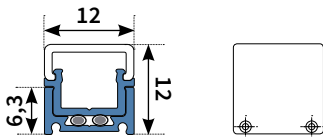

Maßstab/scale 1:1

Das NauticNanoProfil wird standardmäßig mit rückseitig angebrachtem Montageklebeband geliefert.
The NauticNanoProfil is delivered as standard with a mounting tape on the back.