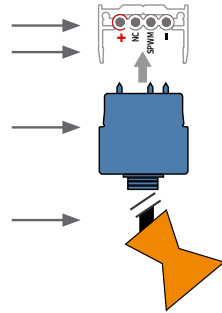

FLNP/AD2A/24V / ALA

OLIGO-Adapt-2 24 VDC

Pin configuration
NP mounting profile

NP OLIGO-Adapt-2

OLIGO plug-in luminaire
to be ordered separately