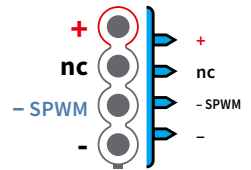

Verdrahtungsschema Cabling scheme

D/SPWM/O (1x1CH)

Dimmbar über OLIGO Adapt-2 SPWM, System mit 1 Kanal, 24VDC / 1CH Leuchteneinsatz / Dimmart: Steuerungs-PWM (SPWM)
Dimmable via SPWM, 24 VDC 1-channel system / 1CH light insert (monochrome) / Dimming: Signal-PWM
SPWM short to +24 V =ON; SPWM open or short to -24 V / GND=OFF