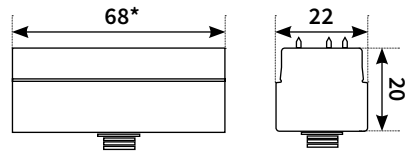

Abmessungen Dimensions

* For heavy plug-in luminaires, a longer NP Adapt could be necessary.

Der OLIGO Adapt-2 ist wahlweise in folgenden Gehäusefarben erhältlich:

The OLIGO Adapt-2 is available in the following housing colours: