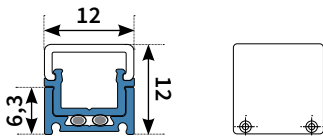

Maßstab/scale 1:1

Das NauticNanoProfil wird standardmäßig mit rückseitig angebrachtem Montageklebeband geliefert.
The NauticNanoProfil is delivered as standard with a mounting tape on the back.